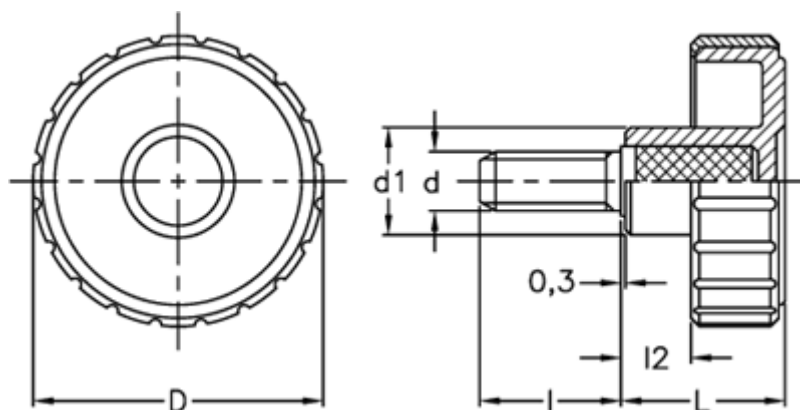

# Data Sheet

Article number: 2302134451

Description: E+G Fluted grip knob  
MBT.55 p-M10x20-SOFT

## Measures

D	= 54
d1	= 20
d 6g	= M10
l	= 20
L	= 30
l2	= 12.5